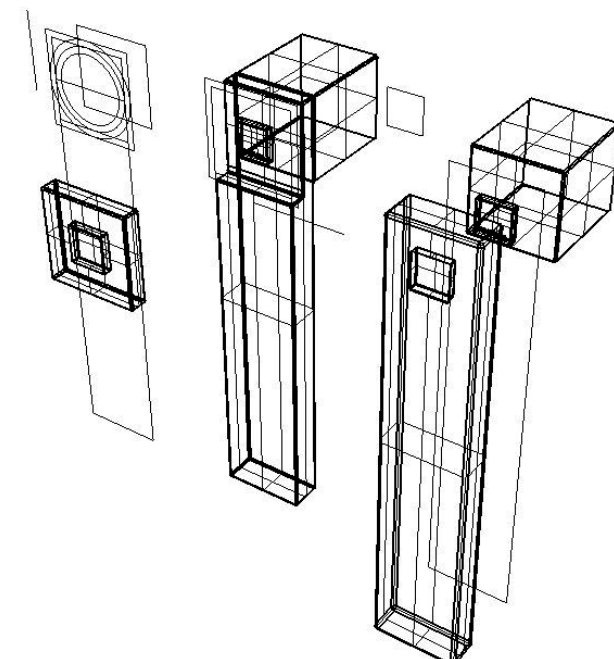

/ THESE HANDLES, WITH THEIR EVIDENT SIMPLICITY AND LACK OF GRATUITOUS FRILLS OR EMBELLISHMENTS, CLEARLY SHOW THEIR EFFICIENCY FOR LONG-TERM USE

— BERNARD MONFORT, DESIGNER OF EXCLUSIVE HANDLES COLLECTION —