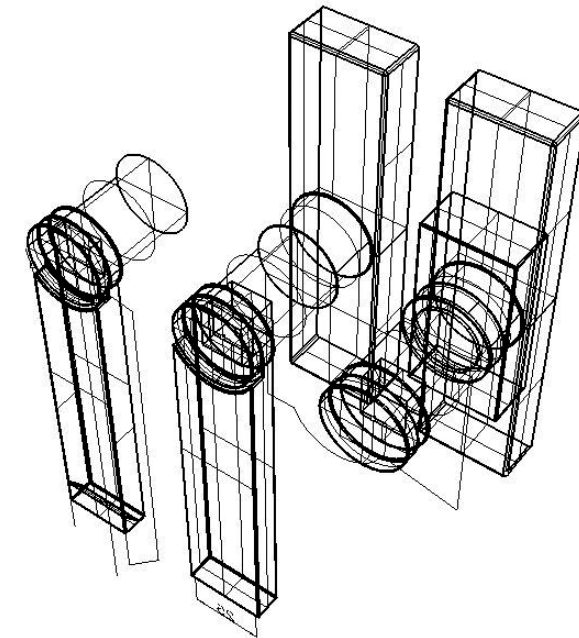

THE DISCREET BUT EFFECTIVE
DESIGN APPROACH FOR
OUR NEW EXCLUSIVE RANGE

- **SELECTION, TEMPTATION
& PASSION** -

AIMS TO ALLOW USERS
TO CUSTOMIZE THEIR HANDLES,
CREATING A SOPHISTICATED
BUT TIMELESS AND FUNCTIONAL
VISUAL SIGNATURE ON DOORS
AND WINDOWS.

ALL THE VERSIONS
HAVE BEEN PARED DOWN
TO THEIR ESSENCE
BUT ALWAYS STAYING FAITHFUL
TO A FIRM COMMITMENT TO NOBLE
MATERIALS AND CLEAN LINES.

UNIQUENESS IN EVERY TOUCH