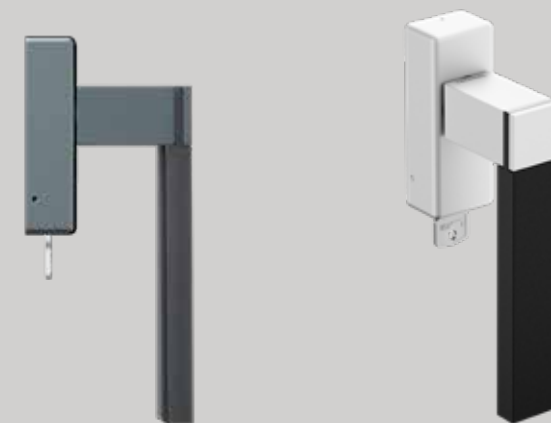

/ TEXTURE AND COLOUR

The handles in this collection are made of extruded aluminium, with a lacquered or anodised surface finish, and come in any of the SAPA range of colours.

/ A ROSETTE FOR EVERY NEED

TEMPTATION handles are available with standard 27 x 10 mm rosettes and large 32 x 14 mm rosettes for windows with special weights, both with a fastening screw system included. There is also the option of fitting the window systems with a reduced rosette of just 30 x 30 mm (available in 2022). Option of rosette with key 33 x 14 mm is provided for windows (available in September 2021)

Handle with reduced rosette* for windows

Handle with standard rosette for windows

Handle with rosette** with key for windows

* The reduced rosette will be available in 2022.

** Option of rosette with key will be available in September 2021.