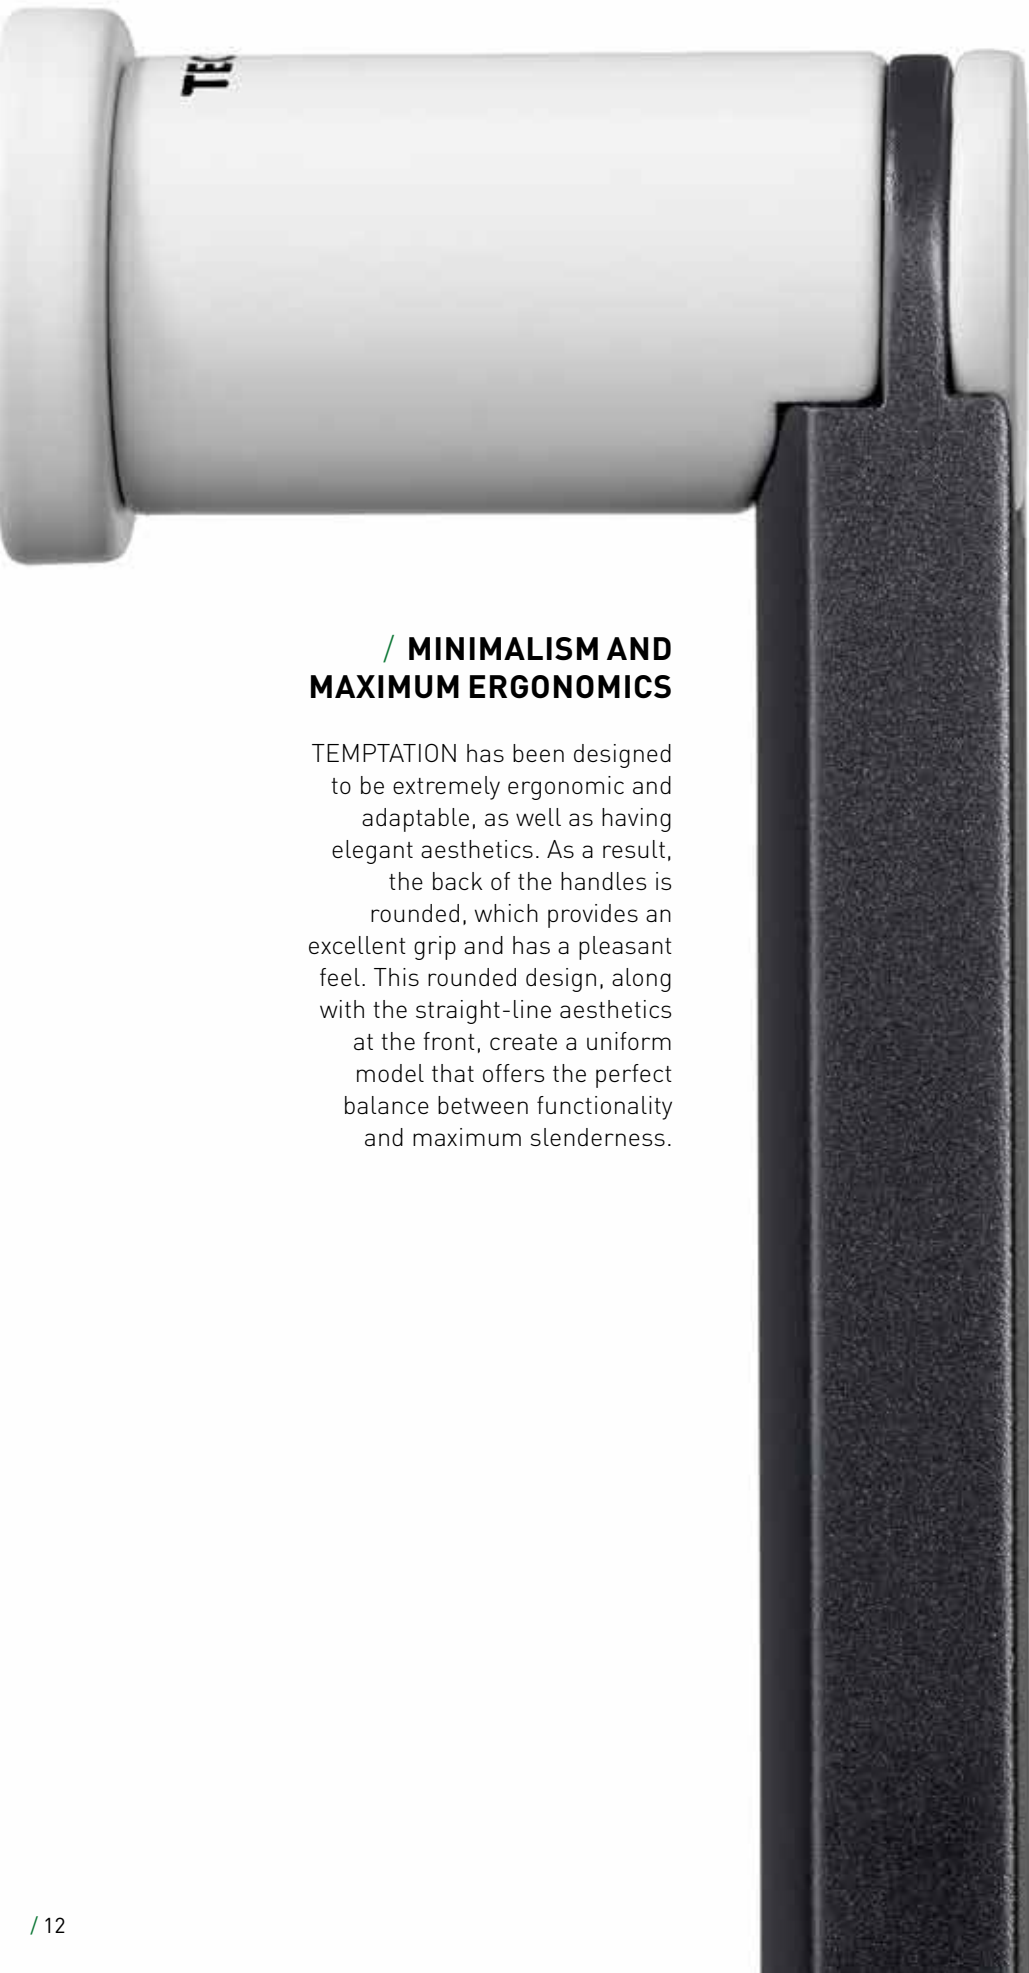

TEMPTATION

**/ MINIMALISM AND
MAXIMUM ERGONOMICS**

TEMPTATION has been designed to be extremely ergonomic and adaptable, as well as having elegant aesthetics. As a result, the back of the handles is rounded, which provides an excellent grip and has a pleasant feel. This rounded design, along with the straight-line aesthetics at the front, create a uniform model that offers the perfect balance between functionality and maximum slenderness.