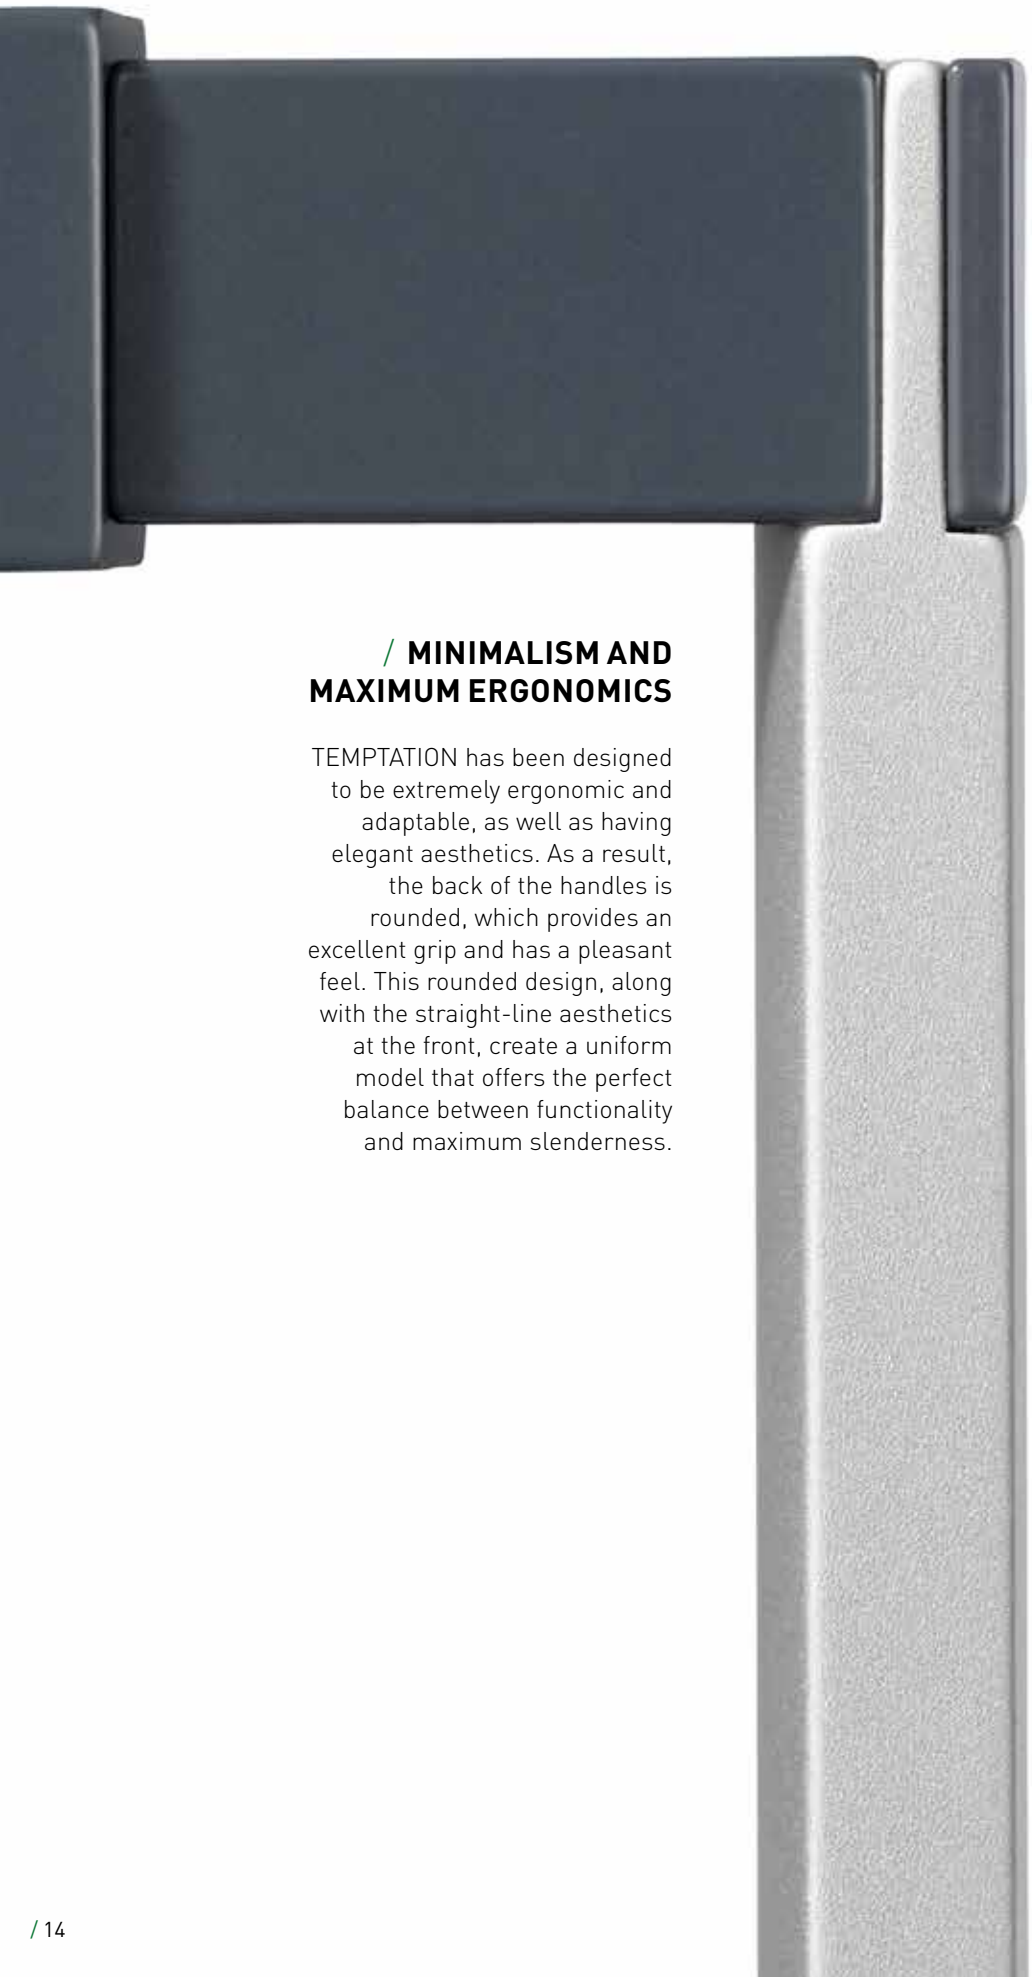

**/ MINIMALISM AND
MAXIMUM ERGONOMICS**

TEMPTATION has been designed to be extremely ergonomic and adaptable, as well as having elegant aesthetics. As a result, the back of the handles is rounded, which provides an excellent grip and has a pleasant feel. This rounded design, along with the straight-line aesthetics at the front, create a uniform model that offers the perfect balance between functionality and maximum slenderness.

/ TEXTURE AND COLOUR

The handles in this collection are made of extruded aluminium, with a lacquered or anodised surface finish, and come in any of the SAPA range of colours.

/ A ROSETTE FOR EVERY NEED

TEMPTATION handles are available with standard 27 x 10 mm rosettes and large 32 x 14 mm rosettes for windows with special weights, both with a fastening screw system included. There is also the option of fitting the window systems with a reduced rosette of just 30 x 30 mm (available in 2022). Option of rosette with key 33 x 14 mm is provided for windows (available in September 2021)

Handle with reduced rosette* for windows